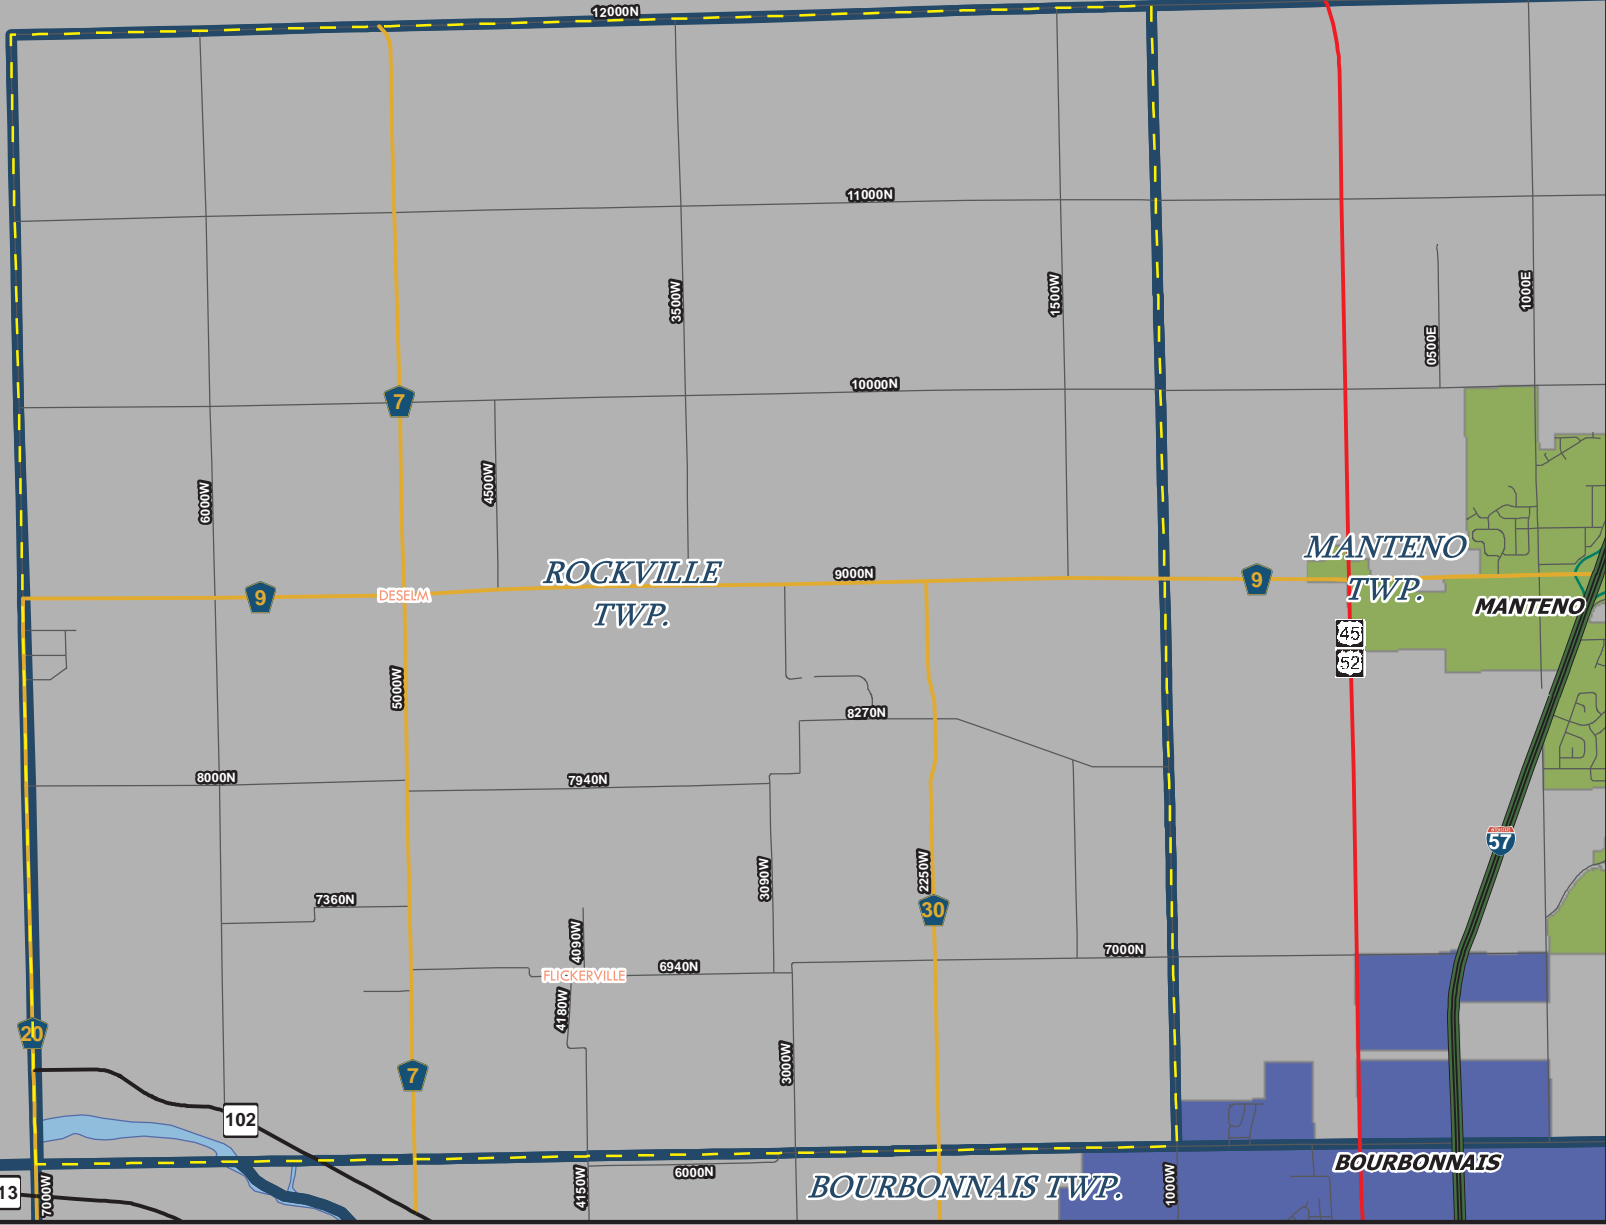

WILL CO.

Kankakee County provides this map "As-Is". To the maximum extent permitted by law, Kankakee County disclaims all warranties, express or implied, regarding the map, including but not limited to, its fitness for a particular purpose, its quality, its currentness, or its spatial accuracy. In no event shall Kankakee County have any liability whatsoever for payment of any indirect, special, incidental, tort, or consequential damages of any kind, including, but not limited to, loss of business, loss of profits or investment, or the like.

ROCKVILLE TWP. KANKAKEE COUNTY, ILLINOIS

Created June 2008

Roads	
	Ramp
	Interstate
	US
	US/State Combination
	State
	County
	Local

Prepared by:
County of Kankakee
GIS Department
189 E Court St
Kankakee, IL 60901
(815) 937-2986
www.k3gis.com